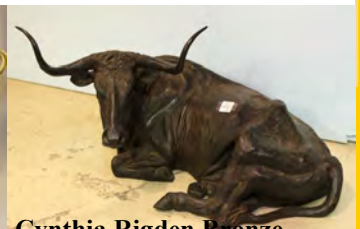

## Edens Auction Gallery

3720 Flowood Drive, Flowood, MS. 39232

Visit  
EdensAuctions.com

Jackson Metro Area

Edens Auctions invites you to join us **Monday, May 25, 2015 at 10:00 A.M.** for our 8th Annual Memorial Day Auction. This auction will include an amazing collection of antiques, art and other fine items.

Saint Louis

Mother of Pearl

Cynthia Rigden Bronze

Raynaud Limoge Set

Black Forest Ink Well

Tortoise

Signed Don Andrews